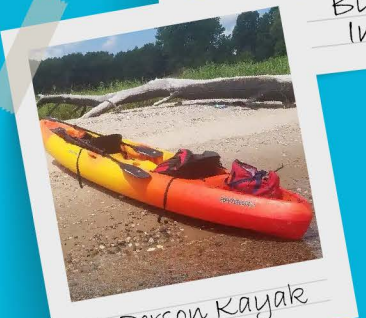

- We reserve the right to charge a fee for any equipment returned dirty, damaged or not properly rolled.

Blue Crush Inflatable

2 Person Kayak

Weber Grill

Fishing Lures in Tackle Box